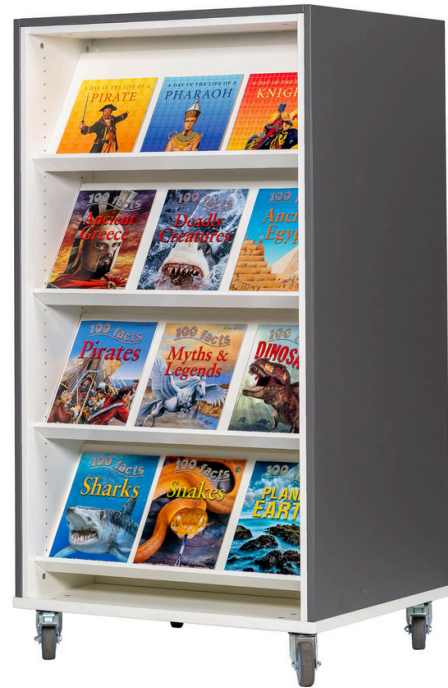

Explore 6 (H1500mm)

Angled shelves only.

Code	Height / Shelving type	Colour	Price
EV11182	H1200mm Explore 3	Vicenza Oak	£655.00
EV94565	H1200mm Explore 3	Kiwi Green	£655.00
EV61126	H1200mm Explore 3	Onyx Grey	£619.00
EV51152	H1500mm Explore 3	Vicenza Oak	£775.00
EV00040	H1500mm Explore 3	Kiwi Green	£775.00
EV10166	H1500mm Explore 3	Onyx Grey	£715.00
EV88346	H1200mm Explore 6	Vicenza Oak	£675.00
EV14823	H1200mm Explore 6	Kiwi Green	£675.00
EV59115	H1200mm Explore 6	Onyx Grey	£645.00
EV51872	H1500mm Explore 6	Vicenza Oak	£845.00
EV83624	H1500mm Explore 6	Kiwi Green	£845.00
EV30260	H1500mm Explore 6	Onyx Grey	£805.00